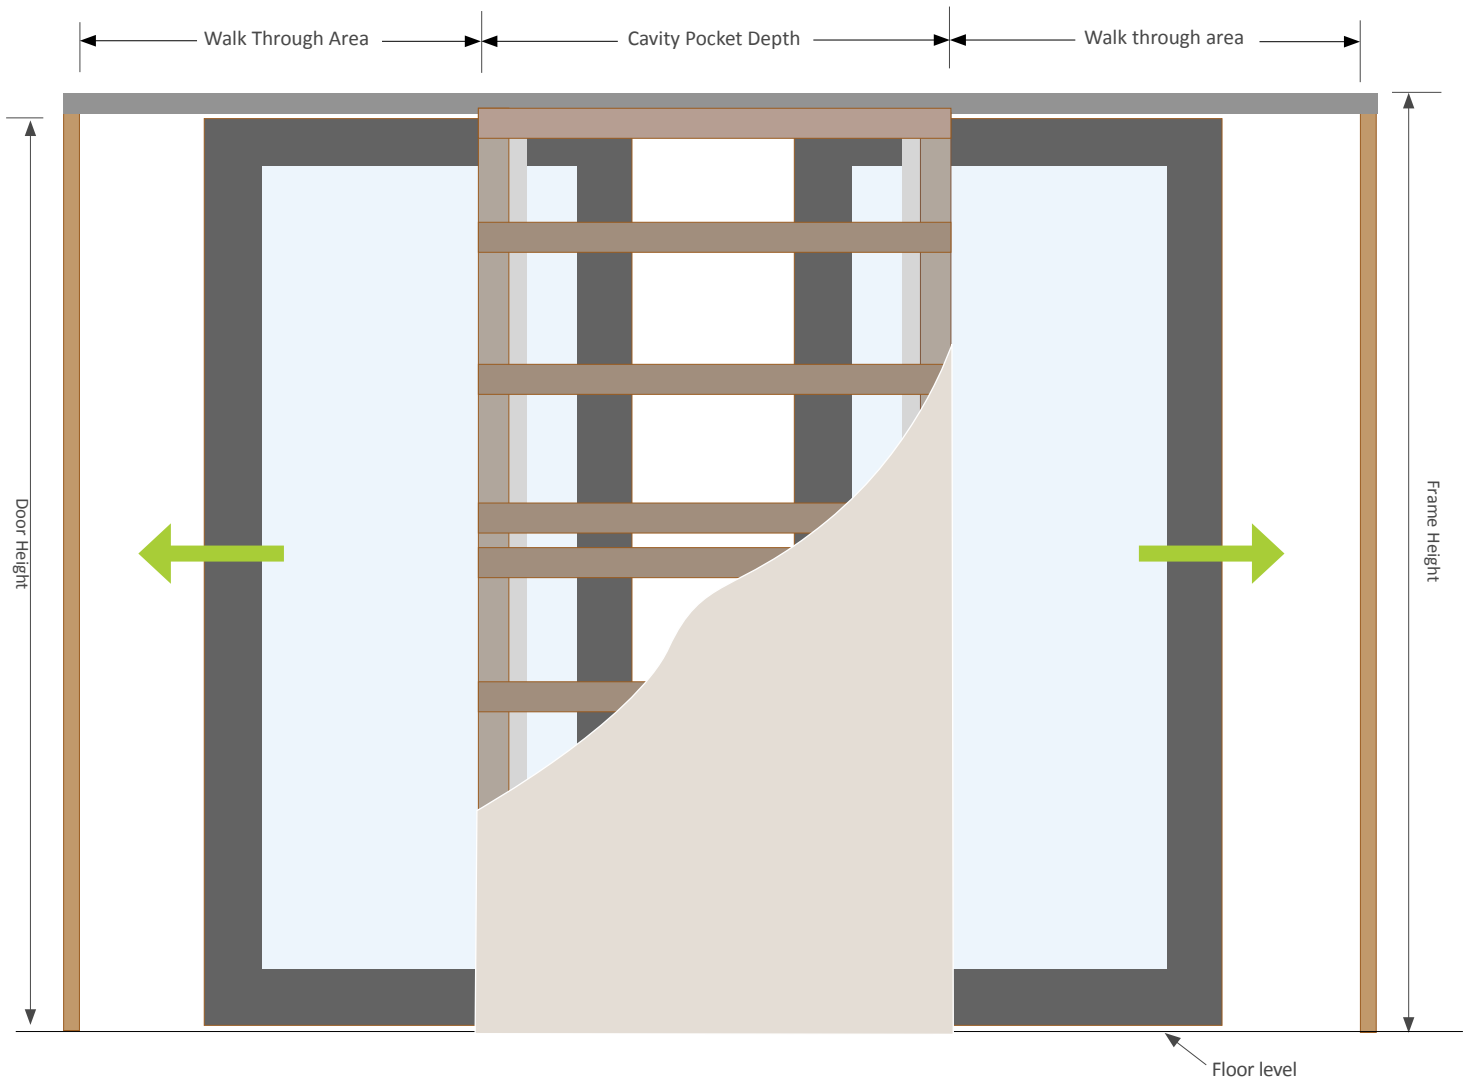

# Ladenko Kombo Technical Information

With the Ladenko Kombo we also offer our customers both full height and less than full height designs.

PLEASE NOTE

Door leaf not included as part of the cavity sliding door pocket. Can be supplied separately.

Two opposite sliding doors in the same pocket

PLEASE NOTE: When ordering always specify handing

The **Ladenko®** Kombo cavity sliding door system is the ideal solution to opening up and maximising valuable space.