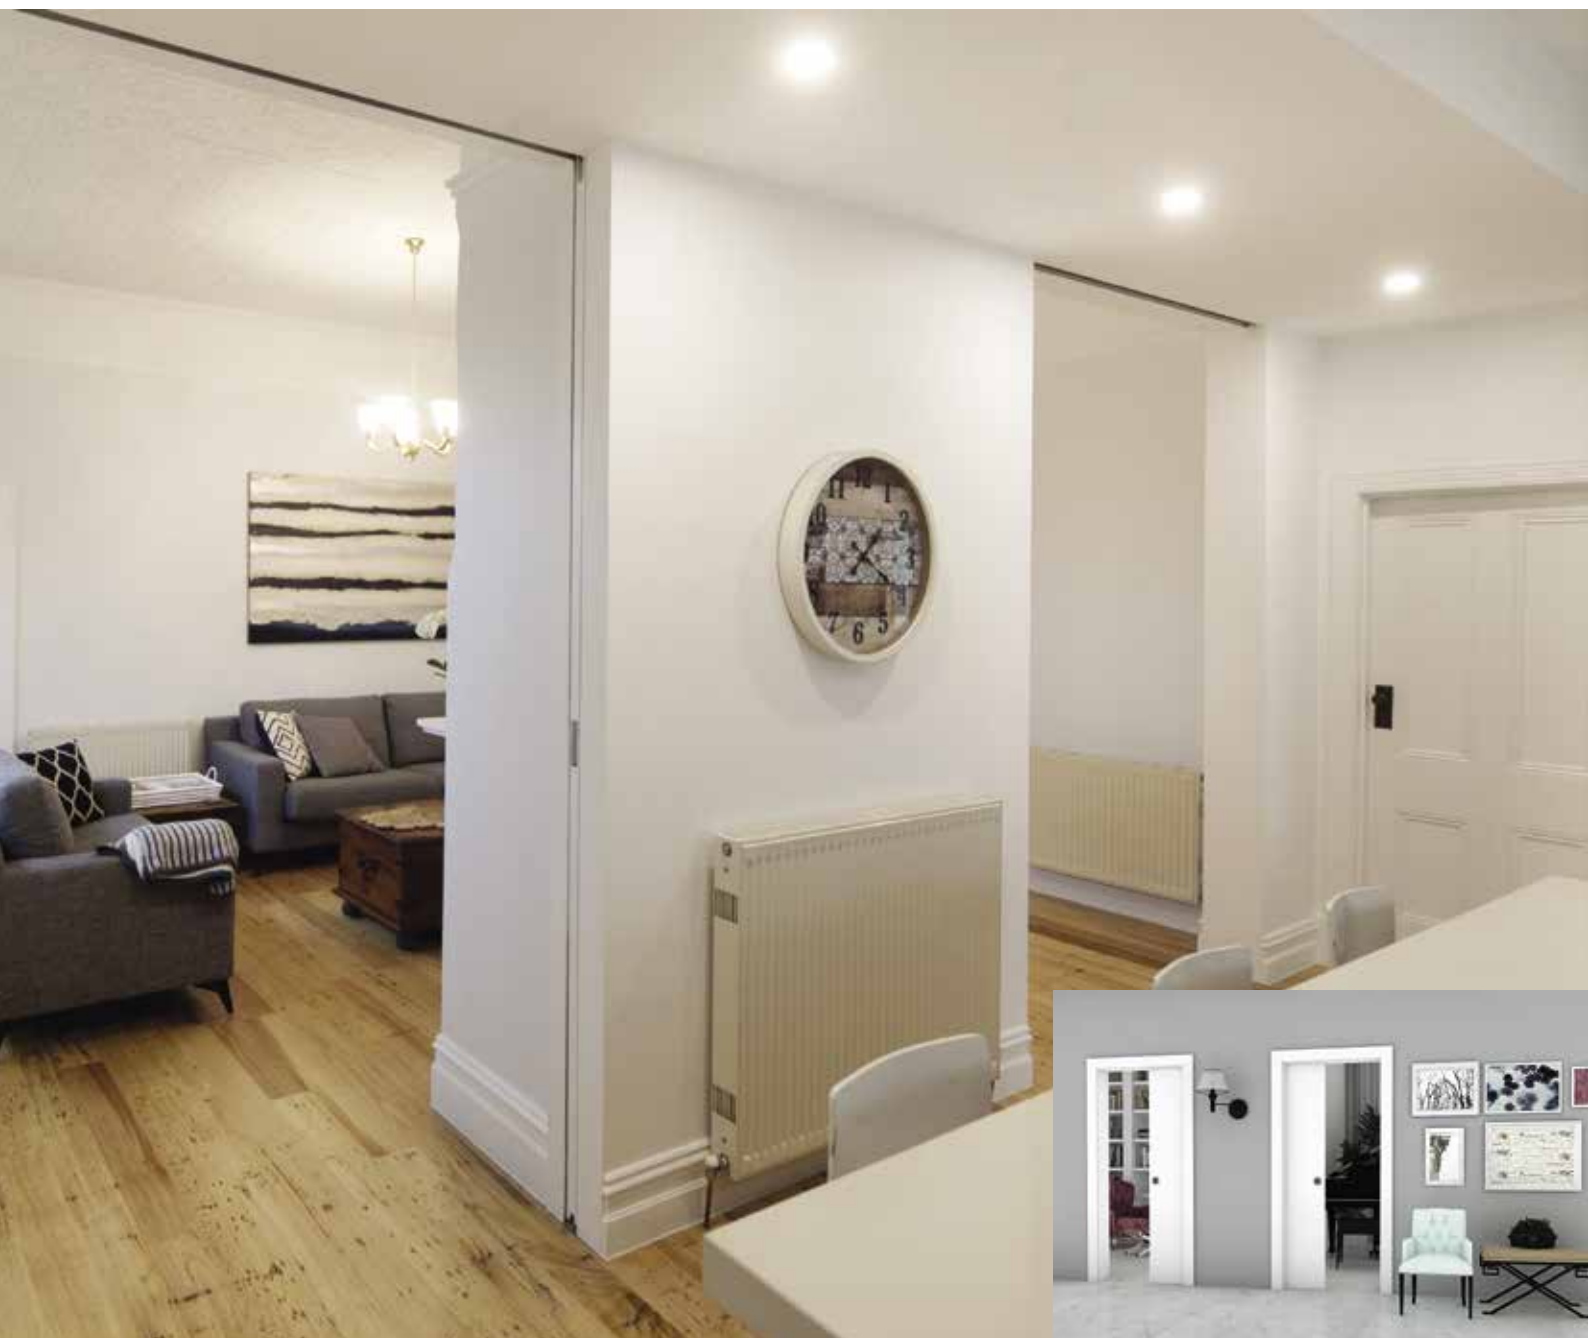

Ladenko Kombo Cavity Sliding Door Design

Custom Sizes | 80 - 180kg door weight | Custom stud size | Architrave | Square Set | P50 Shadow Line | P25 Stopping Angle

The Ladenko Kombo is available in all custom sizes to suit both full height (ceiling height) and less than full height doors.

The Ladenko KOMBO cavity sliding door system is the answer to space saving applications where you have a short wall space into which you need to accommodate two opposite parallel sliding doors which will slide into the same cavity sliding door frame.